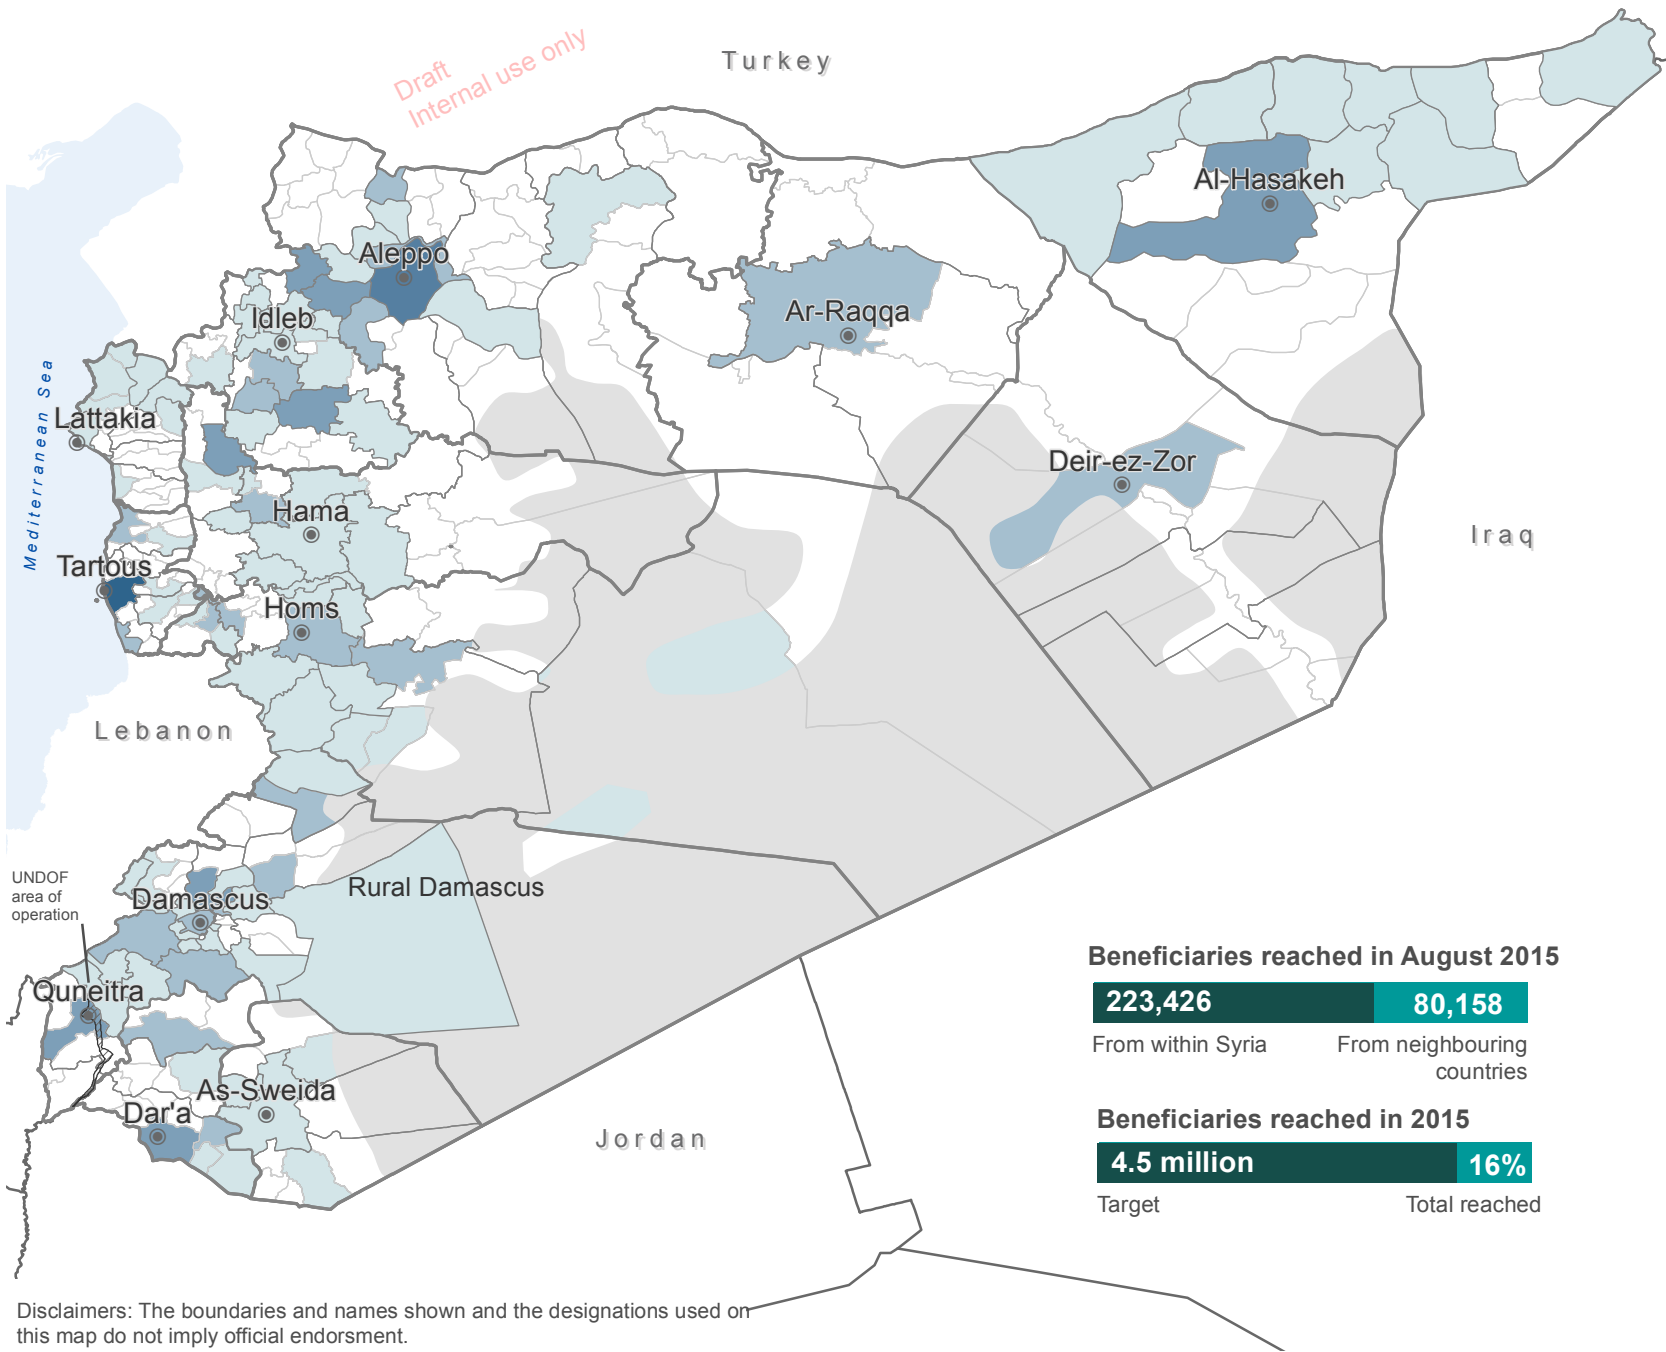

Syrian Arab Republic: Whole of Syria Education Sector - beneficiaries reached (August 2015)

This map reflects the number of people reached against the 2015 Strategic Response Plan (SRP) for Syrian Arab Republic - Strategic Objectives 1, 2 and 3

E **303,584**
Total beneficiaries reached in August 2015

Beneficiaries reached

Legend

- Governorate Capital
- ▨ UNDOF Administered Area
- Areas with no or limited population

This map is based on available data at sub-district level only.

* Humanitarian reach to a sub-district does not necessarily imply full geographical coverage or coverage of all the needs in the sub-district.

Information visualized on this map is not to be considered complete. It is based on approximately X% of information collected from X number of hubs.

Beneficiaries reached in August 2015

Beneficiaries reached in 2015

Creation Date: 05/10/2015
Source: Various Sources

Disclaimers: The boundaries and names shown and the designations used on this map do not imply official endorsement.